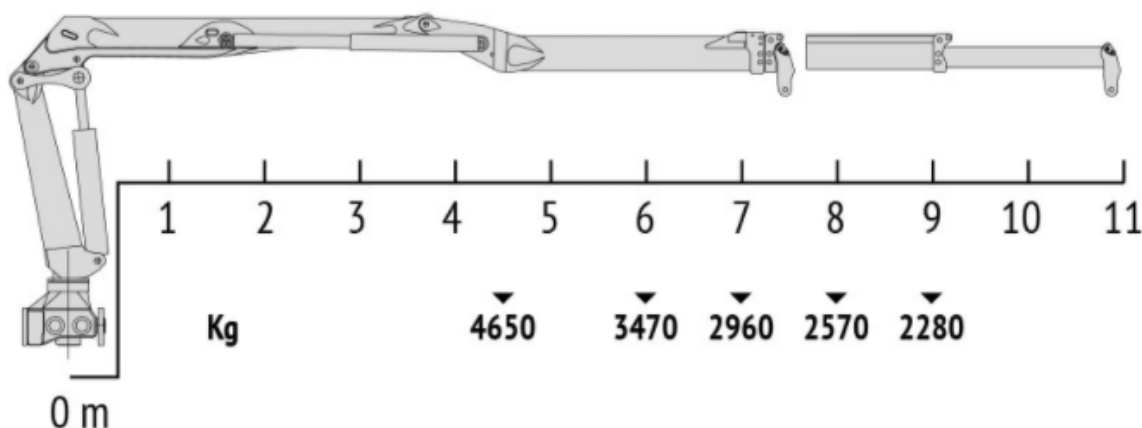

Marchesi

JUST GRAB IT

M 21 RT

02.95

02.95

KNm

KNm

[°]