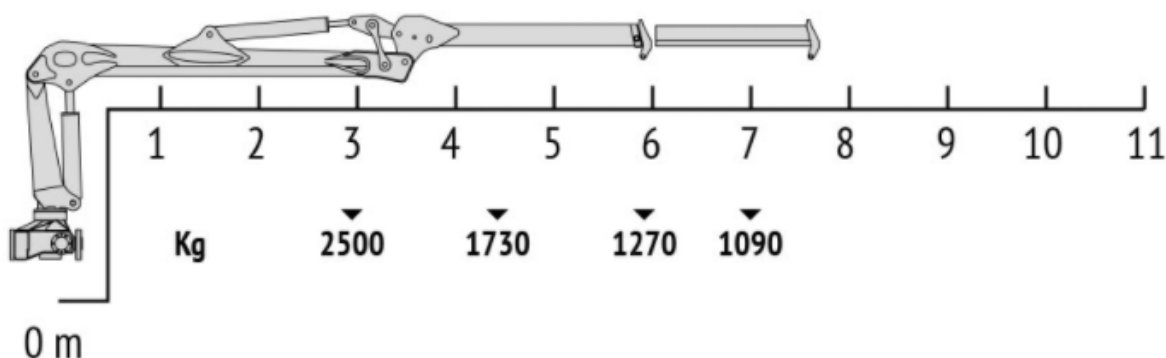

marchesi

JUST GRAB IT

M 8 RS

01.77

01.77

KNm

KNm

[°]