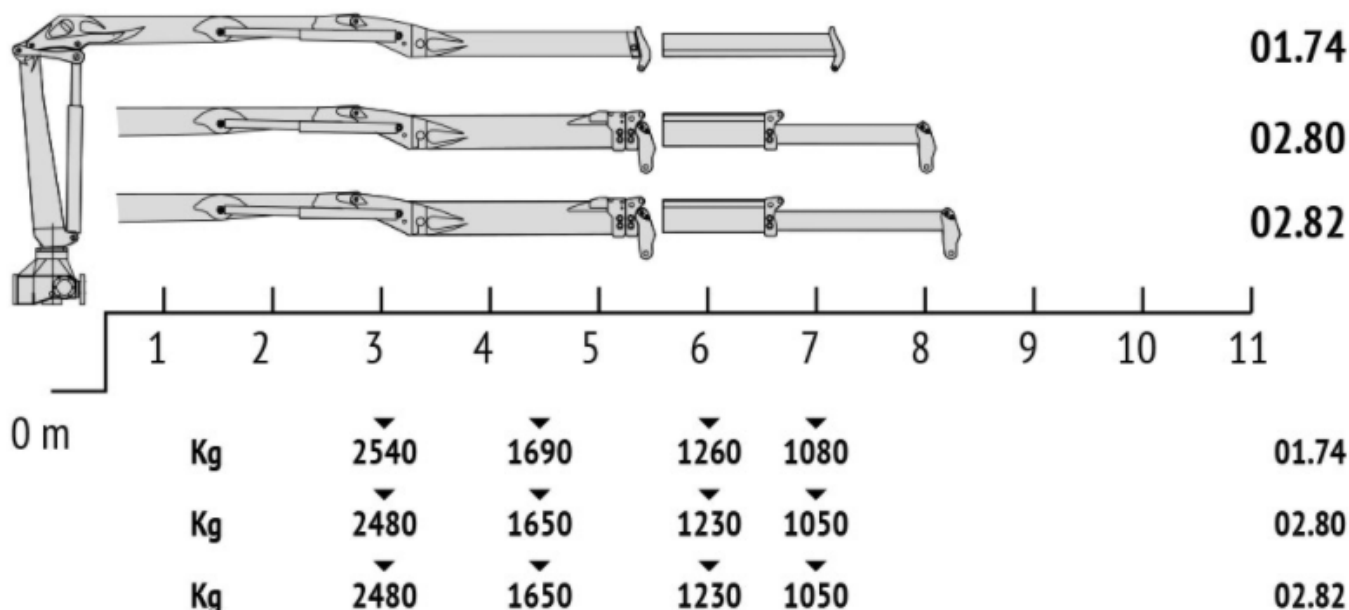

marchesi

JUST GRAB IT

M 8 RT

KNm

KNm

[°]

bar

l/min